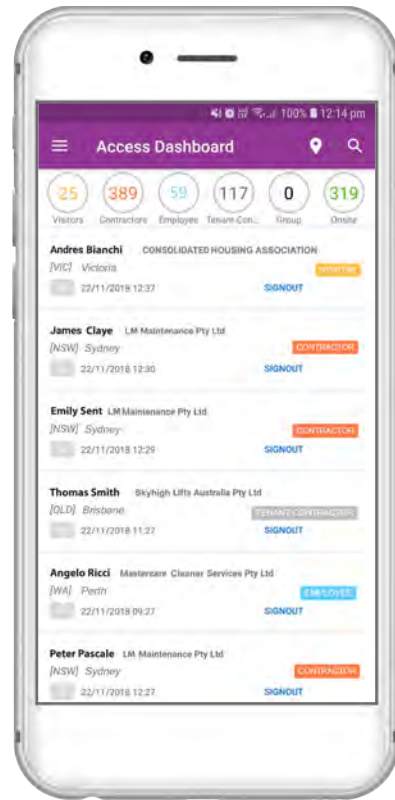

Read on to find out more!

RAPID INDUCT

Use the Rapid Induct functions in the App to:

- **Search for a person** by typing their name or scanning the QR code on their ID card to view their personal details, licenses and inductions
- **Spot-check audit a worker** to see if they are compliant (i.e. inductions current, documents/licenses uploaded and verified)
- **Upload licenses live on the field** using the camera on your phone and verify or reject those documents on the spot
- **Take a photo of a worker** and upload it immediately as their photo ID within the Rapid Induct system
- **Add a new inductee** by entering their details and issuing them a password
- **Assign courses** required to be completed

You can also store documents in the 'Rapid File Manager' section e.g. emergency procedures and contractor user guides.

RAPID INCIDENT

Use the App in conjunction with Rapid Incident Reporting to:

- **Report preliminary incident details** while you are still at the scene
- **Upload photos or other files** to ensure all incident-related documents are kept together
- **Follow up on incidents** assigned to you from your phone
- **Create incident reports of different types**, such as quality control or customer feedback

RAPID ACCESS

Use the Rapid Access System dashboard tool to view personnel who have accessed the site.

Functions available include:

- **Get real-time reporting** to see who is currently on site
- **View site-access history** including a list of who is currently on site as well as who has been on site in the past
- **Evacuate a site** by sending an automated message to all personnel on site. They will be notified to move to the evacuation assembly point and asked to text back 'safe' when there. You can use the list of names on the App to verify everyone's safe arrival