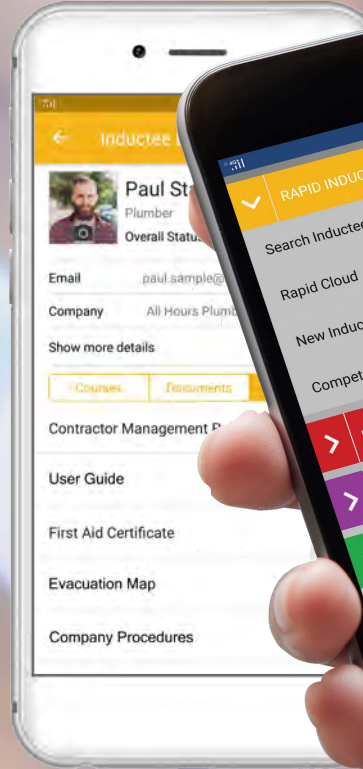

RapidGlobal 
SOFTWARE

How to make the most of your

Rapid Global Admin Tools App

RAPID GLOBAL ADMIN TOOLS APP

OVERVIEW

Download the [FREE](#) Rapid Global Admin Tools App today! Available to authorised Rapid Global Administrators, this App has been designed to help you manage workplace safety from the palm of your hand.

Integrating seamlessly with the Rapid Global product range, this App conveniently provides easy access to your favourite functions at anytime via your handheld device.

A quick access menu displays the various products. Depending on how many of these products you have in your organisation, you will be able to use the App to unlock a wide range of benefits.

Read on to find out more!

RAPID INDUCT

Use the Rapid Induct functions in the App to:

- **Search for a person** by typing their name or scanning the QR code on their ID card to view their personal details, licenses and inductions
- **Spot-check audit a worker** to see if they are compliant (i.e. inductions current, documents/licenses uploaded and verified)
- **Upload licenses live on the field** using the camera on your phone and verify or reject those documents on the spot
- **Take a photo of a worker** and upload it immediately as their photo ID within the Rapid Induct system
- **Add a new inductee** by entering their details and issuing them a password
- **Assign courses** required to be completed

RAPID ACCESS

Use the Rapid Access System dashboard tool to view personnel who have accessed the site.

Functions available include:

- **Get real-time reporting** to see who is currently on site
- **View site-access history** including a list of who is currently on site as well as who has been on site in the past
- **Evacuate a site** by sending an automated message to all personnel on site. They will be notified to move to the evacuation assembly point and asked to text back 'safe' when there. You can use the list of names on the App to verify everyone's safe arrival