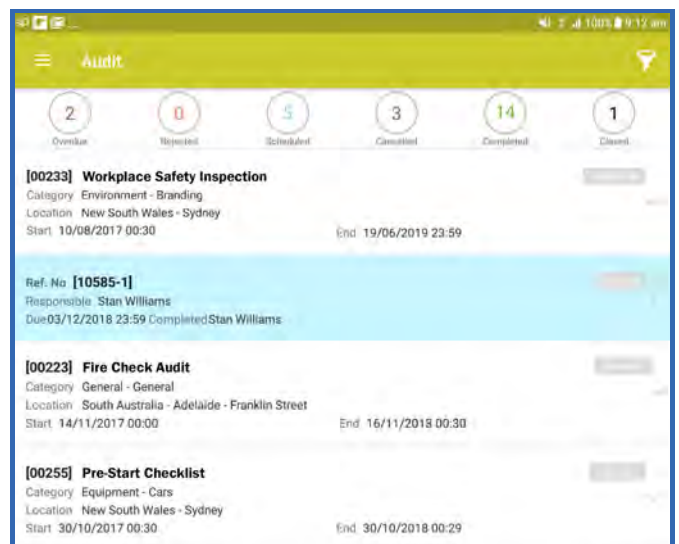

SERVICE ALERT AND AUDIT

With the Rapid Service Alert tool in the App, you can create a new audit, review previous audits, attach files and follow audits through to completion, all from your internet-enabled phone or your tablet.