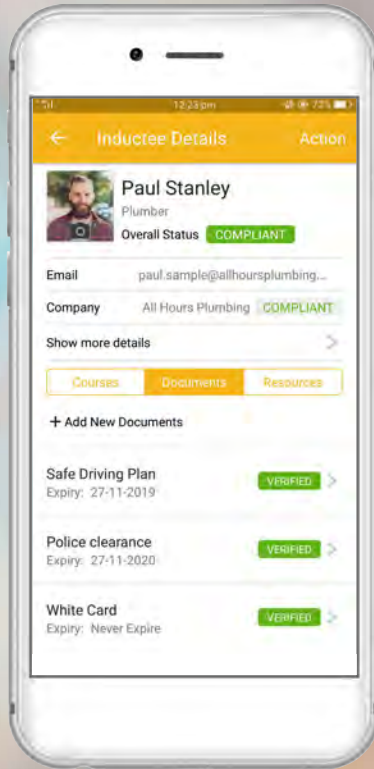

RapidGlobal 
SOFTWARE

How to make the most of your

Rapid Global Admin Tools App

RAPID GLOBAL ADMIN TOOLS APP

OVERVIEW

Download the [FREE](#) Rapid Global Admin Tools App today! Available to authorised Rapid Global Administrators, this App has been designed to help you manage workplace safety from the palm of your hand.

Integrating seamlessly with the Rapid Global product range, this App conveniently provides easy access to your favourite functions at anytime via your handheld device.

A quick access menu displays the various products. Depending on how many of these products you have in your organisation, you will be able to use the App to unlock a wide range of benefits.

Read on to find out more!

RAPID INDUCT

Use the Rapid Induct functions in the App to:

- **Search for a person** by typing their name or scanning the QR code on their ID card to view their personal details, licenses and inductions
- **Spot-check audit a worker** to see if they are compliant (i.e. inductions current, documents/licenses uploaded and verified)
- **Upload licenses live on the field** using the camera on your phone and verify or reject those documents on the spot
- **Take a photo of a worker** and upload it immediately as their photo ID within the Rapid Induct system
- **Add a new inductee** by entering their details and issuing them a password
- **Assign courses** required to be completed

RAPID ACCESS

Use the Rapid Access System dashboard tool to view personnel who have accessed the site.

Functions available include:

- **Get real-time reporting** to see who is currently on site
- **View site-access history** including a list of who is currently on site as well as who has been on site in the past
- **Evacuate a site** by sending an automated message to all personnel on site. They will be notified to move to the evacuation assembly point and asked to text back 'safe' when there. You can use the list of names on the App to verify everyone's safe arrival