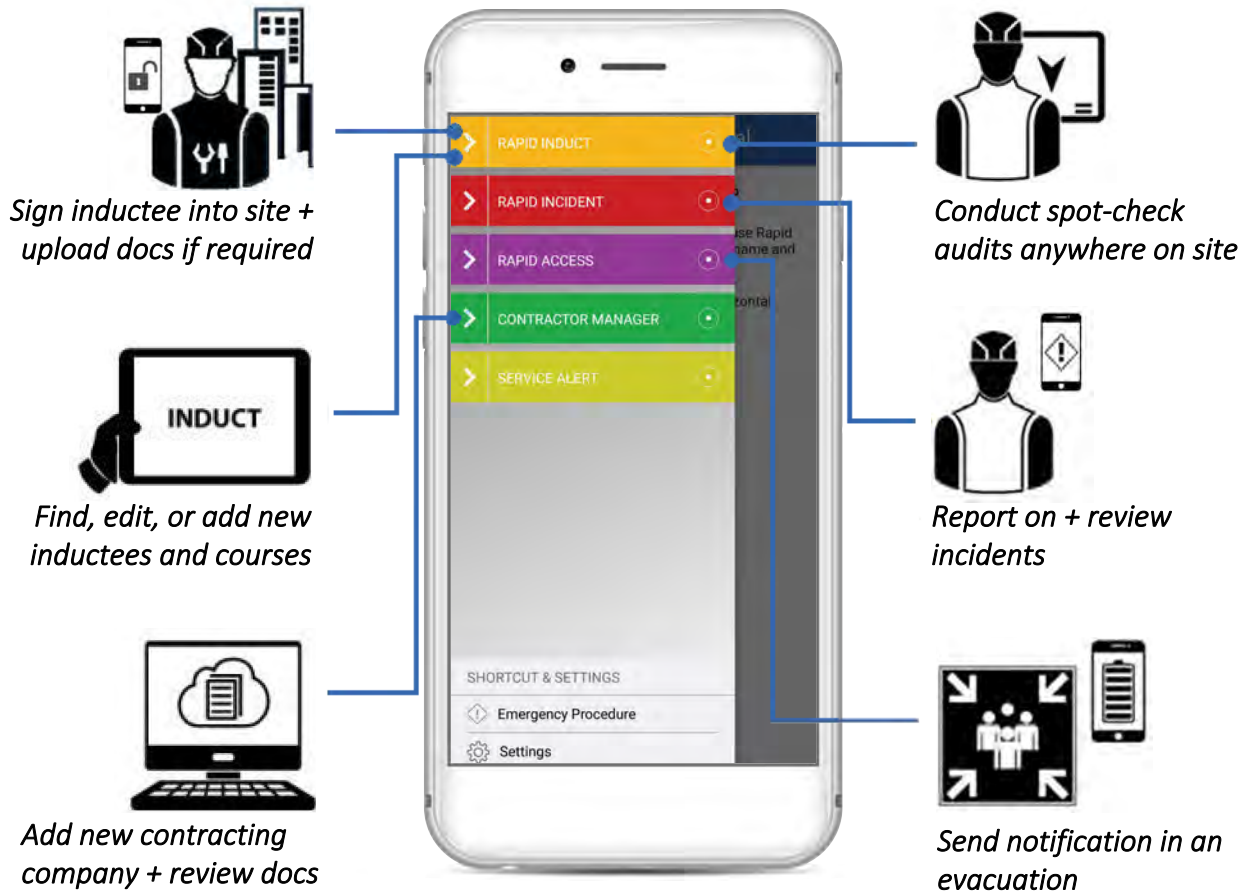

FUNCTIONS AVAILABLE ON THE RAPID GLOBAL ADMIN TOOLS APP

OUR PRODUCT RANGE

RapidInduct >>
E-LEARNING
E-learning and Inductions

RapidAccess >>
SYSTEMS
Site Access Terminals

RapidPermit >>
TO WORK
Online Work Permit System

RapidContractor >>
MANAGEMENT
Online Contractor Management

RapidIncident >>
REPORTING
Online Incident Management

RapidService >>
ALERT
Online Asset Management

RapidAuditor >>
AUDITING MADE EASY
Online Auditing and Investigation

RAPID GLOBAL APPS
Rapid Global Admin Tools
Rapid Induct Premium
Rapid Access