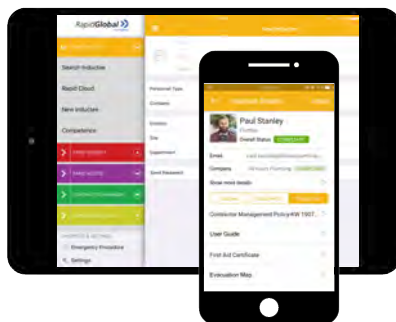

RAPID GLOBAL ADMIN TOOLS APP

OVERVIEW

Download the [FREE](#) Rapid Global Admin Tools App today! Available to authorised Rapid Global Administrators, this App has been designed to help you manage workplace safety from the palm of your hand.

Integrating seamlessly with the Rapid Global product range, this App conveniently provides easy access to your favourite functions at anytime via your handheld device.

A quick access menu displays the various products. Depending on how many of these products you have in your organisation, you will be able to use the App to unlock a wide range of benefits.

Read on to find out more!

RAPID INDUCT

Use the Rapid Induct functions in the App to:

- **Search for a person** by typing their name or scanning the QR code on their ID card to view their personal details, licenses and inductions
- **Spot-check audit a worker** to see if they are compliant (i.e. inductions current, documents/licenses uploaded and verified)
- **Upload licenses live on the field** using the camera on your phone and verify or reject those documents on the spot
- **Take a photo of a worker** and upload it immediately as their photo ID within the Rapid Induct system
- **Add a new inductee** by entering their details and issuing them a password
- **Assign courses** required to be completed

You can also store documents in the 'Rapid File Manager' section e.g. emergency procedures and contractor user guides.