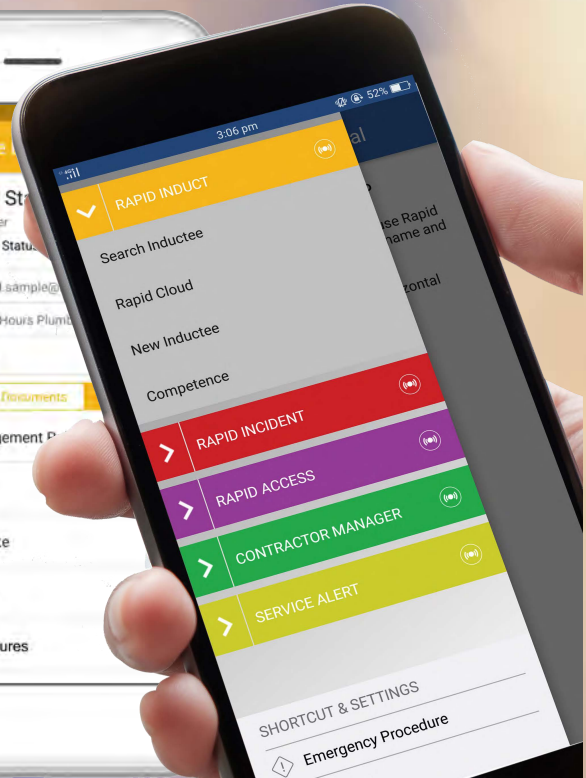

RapidGlobal 
SOFTWARE

How to make the most of your

Rapid Global Admin Tools App

RAPID GLOBAL ADMIN TOOLS APP

OVERVIEW

Download the [FREE](#) Rapid Global Admin Tools App today! Available to authorised Rapid Global Administrators, this App has been designed to help you manage workplace safety from the palm of your hand.

Read on to find out more!

RAPID INDUCT

Use the Rapid Induct functions in the App to:

- **Search for a person** by typing their name or scanning the QR code on their ID card to view their personal details, licenses and inductions
- **Spot-check audit a worker** to see if they are compliant (i.e. inductions current, documents/licenses uploaded and verified)
- **Upload licenses live on the field** using the camera on your phone and verify or reject those documents on the spot
- **Take a photo of a worker** and upload it immediately as their photo ID within the Rapid Induct system
- **Add a new inductee** by entering their details and issuing them a password
- **Assign courses** required to be completed

RAPID ACCESS

Use the Rapid Access System dashboard tool to view personnel who have accessed the site.

Functions available include:

- **Get real-time reporting** to see who is currently on site
- **View site-access history** including a list of who is currently on site as well as who has been on site in the past
- **Evacuate a site** by sending an automated message to all personnel on site. They will be notified to move to the evacuation assembly point and asked to text back 'safe' when there. You can use the list of names on the App to verify everyone's safe arrival