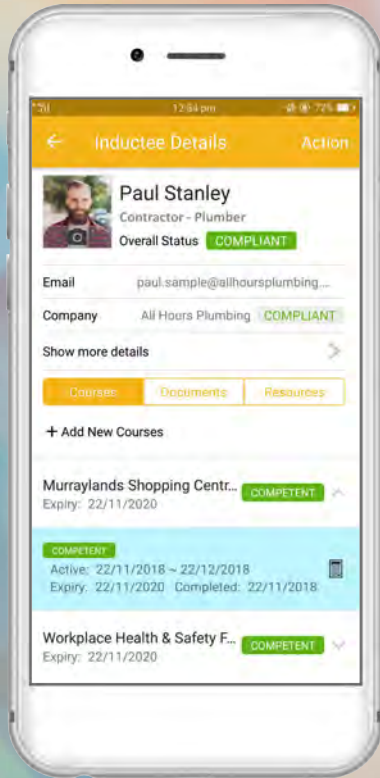

RapidGlobal 
SOFTWARE

How to make the most of your

Rapid Global Admin Tools App

RAPID GLOBAL ADMIN TOOLS APP

OVERVIEW

Download the [FREE](#) Rapid Global Admin Tools App today! Available to authorised Rapid Global Administrators, this App has been designed to help you manage workplace safety from the palm of your hand.

Integrating seamlessly with the Rapid Global product range, this App conveniently provides easy access to your favourite functions at anytime via your handheld device.

A quick access menu displays the various products. Depending on how many of these products you have in your organisation, you will be able to use the App to unlock a wide range of benefits.

Read on to find out more!

RAPID INDUCT

Use the Rapid Induct functions in the App to:

- **Search for a person** by typing their name or scanning the QR code on their ID card to view their personal details, licenses and inductions
- **Spot-check audit a worker** to see if they are compliant (i.e. inductions current, documents/licenses uploaded and verified)
- **Upload licenses live on the field** using the camera on your phone and verify or reject those documents on the spot
- **Take a photo of a worker** and upload it immediately as their photo ID within the Rapid Induct system
- **Add a new inductee** by entering their details and issuing them a password
- **Assign courses** required to be completed

RAPID ACCESS

Use the Rapid Access System dashboard tool to view personnel who have accessed the site.

Functions available include:

- **Get real-time reporting** to see who is currently on site
- **View site-access history** including a list of who is currently on site as well as who has been on site in the past
- **Evacuate a site** by sending an automated message to all personnel on site. They will be notified to move to the evacuation assembly point and asked to text back 'safe' when there. You can use the list of names on the App to verify everyone's safe arrival