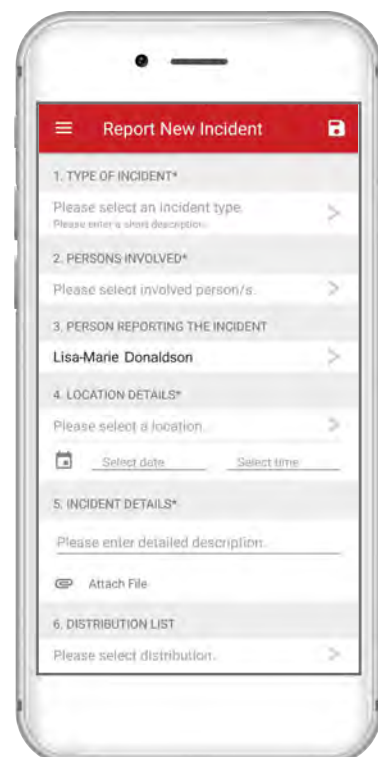

Read on to find out more!

RAPID INDUCT

Use the Rapid Induct functions in the App to:

- **Search for a person** by typing their name or scanning the QR code on their ID card to view their personal details, licenses and inductions
- **Spot-check audit a worker** to see if they are compliant (i.e. inductions current, documents/licenses uploaded and verified)
- **Upload licenses live on the field** using the camera on your phone and verify or reject those documents on the spot
- **Take a photo of a worker** and upload it immediately as their photo ID within the Rapid Induct system
- **Add a new inductee** by entering their details and issuing them a password
- **Assign courses** required to be completed

You can also store documents in the 'Rapid File Manager' section e.g. emergency procedures and contractor user guides.

RAPID INCIDENT

Use the App in conjunction with Rapid Incident Reporting to:

- **Report preliminary incident details** while you are still at the scene
- **Upload photos or other files** to ensure all incident-related documents are kept together
- **Follow up on incidents** assigned to you from your phone
- **Create incident reports of different types**, such as quality control or customer feedback

RAPID ACCESS

Use the Rapid Access System dashboard tool to view personnel who have accessed the site.

Functions available include:

- **Get real-time reporting** to see who is currently on site
- **View site-access history** including a list of who is currently on site as well as who has been on site in the past
- **Evacuate a site** by sending an automated message to all personnel on site. They will be notified to move to the evacuation assembly point and asked to text back 'safe' when there. You can use the list of names on the App to verify everyone's safe arrival